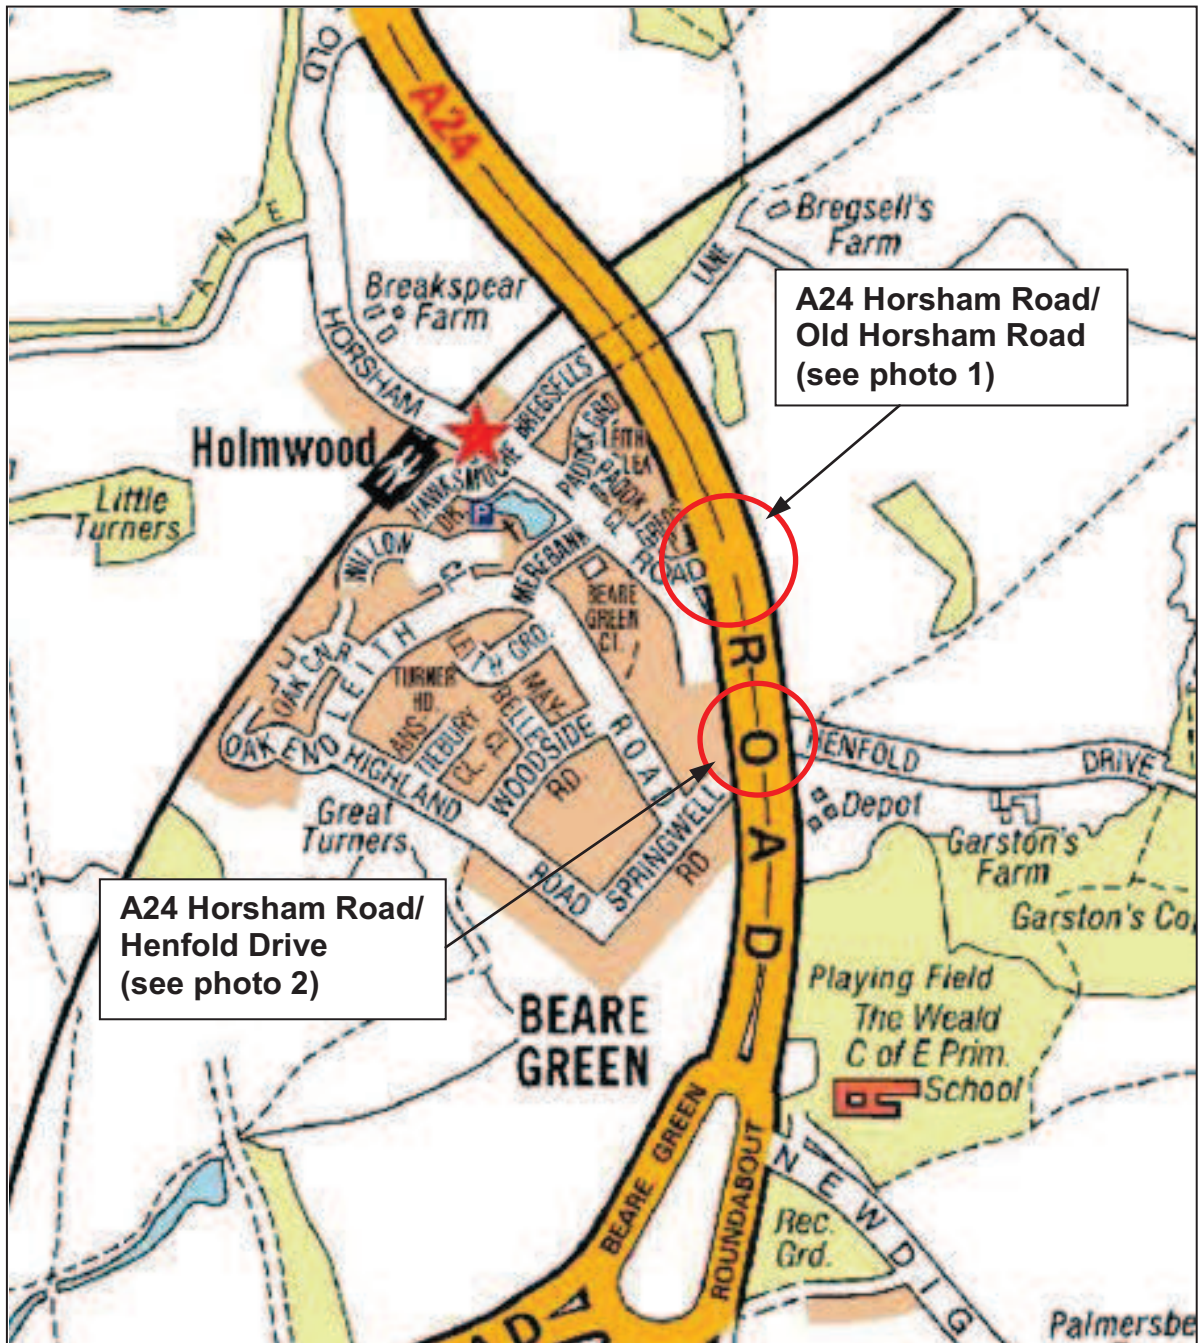

A24 Horsham Road, Beare Green
Location Plan

Photo 1 – vehicle overhang
A24 view northbound

Photo 2 – safety issues by petrol station
A24 view southbound

This page is intentionally left blank